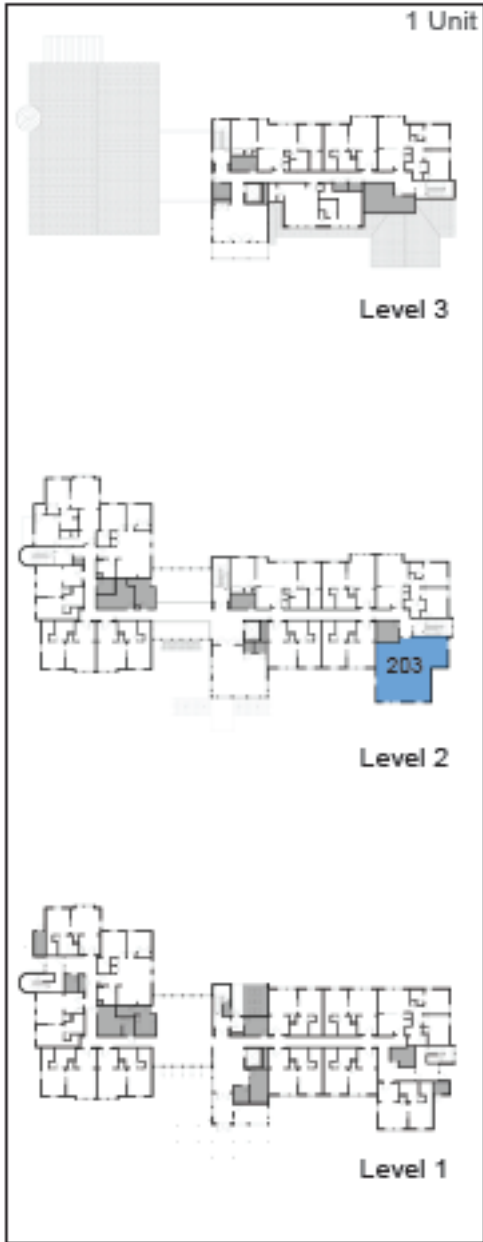

LOCATION PLAN

TWO BEDROOM UNIT

Benfield Farms

The Tiger Beetle
828 sq. ft.

575 SOUTH STREET, CARLISLE MA

536 Granite St.
Braintree, MA 02185
(781) 794-1000

These marketing materials and features and amenities described herein are based upon third party sources and, therefore, no representations or warranties are made as to the features, amenities, elevations, plans or otherwise described herein. No representations or guarantee can be made as to correctness of information presented, referenced or implied and, information contained herein is subject to change without notice.