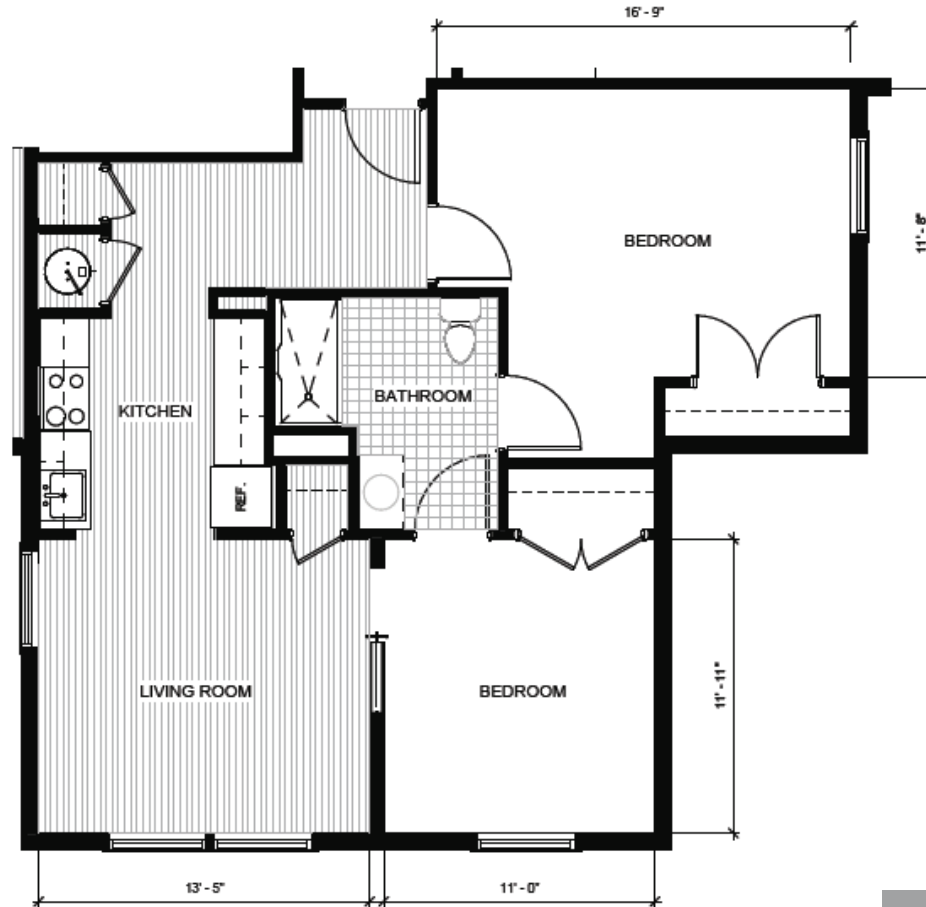

LOCATION PLAN

TWO BEDROOM UNIT

Benfield Farms

The Tiger Beetle
828 sq. ft.

575 SOUTH STREET, CARLISLE MA

536 Granite St.
Braintree, MA 02185
(781) 794-1000

These marketing materials and features and amenities described herein are based upon third party sources and, therefore, no representations or warranties are made as to the features, amenities, elevations, plans or otherwise described herein. No representations or guarantee can be made as to correctness of information presented, referenced or implied and, information contained herein is subject to change without notice.