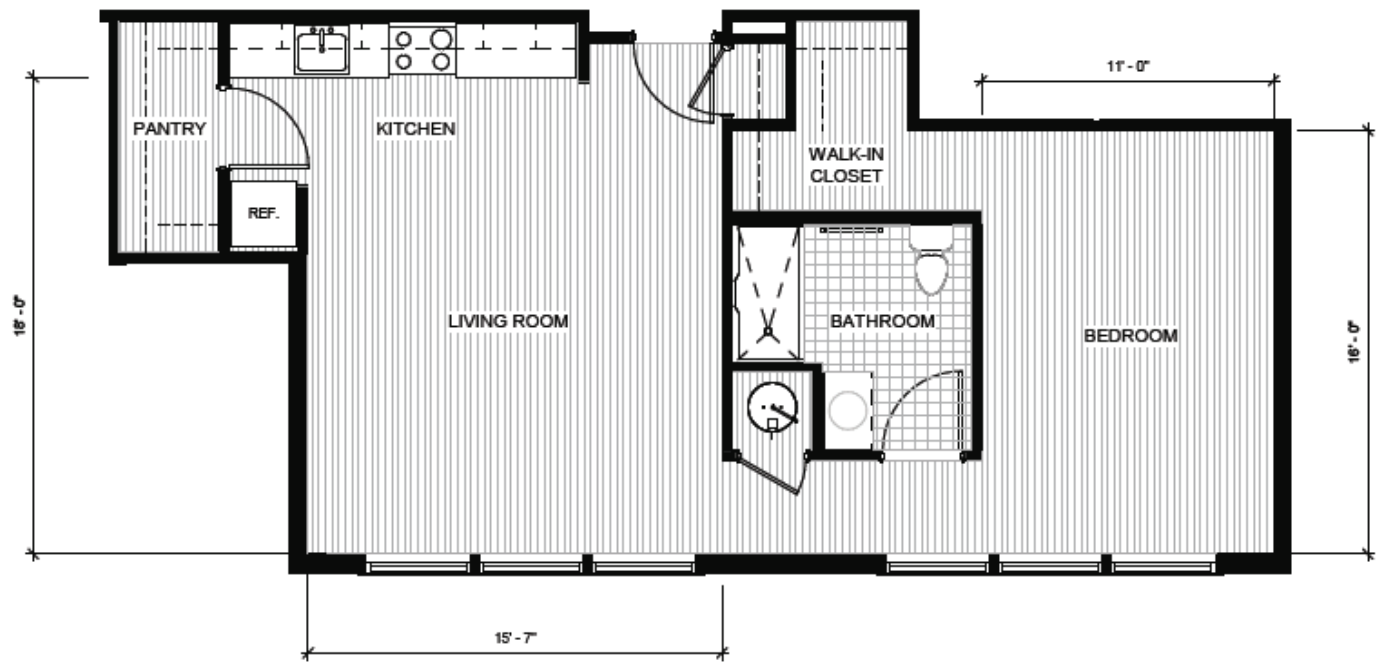

LOCATION PLAN

ONE BEDROOM UNIT

Benfield Farms

The Cattail
728 sq. ft.

575 SOUTH STREET, CARLISLE MA

EQUAL HOUSING OPPORTUNITY

536 Granite St.
Braintree, MA 02185
(781) 794-1000

These marketing materials and features and amenities described herein are based upon third party sources and, therefore, no representations or warranties are made as to the features, amenities, elevations, plans or otherwise described herein. No representations or guarantee can be made as to correctness of information presented, referenced or implied and, information contained herein is subject to change without notice.