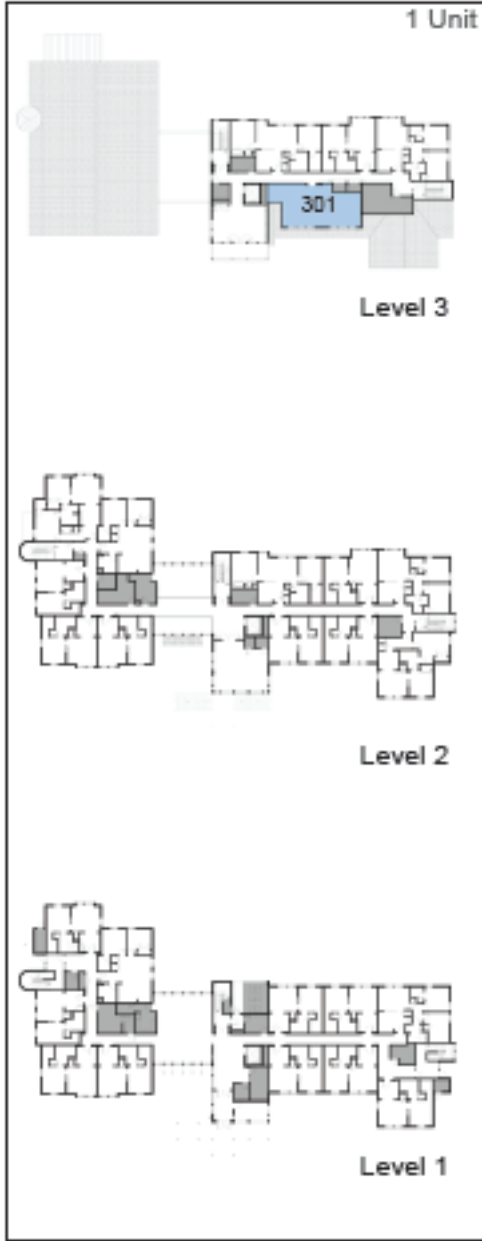

LOCATION PLAN

ONE BEDROOM UNIT

Benfield Farms

The Cattail
728 sq. ft.

575 SOUTH STREET, CARLISLE MA

EQUAL HOUSING OPPORTUNITY

536 Granite St.
Braintree, MA 02185
(781) 794-1000

These marketing materials and features and amenities described herein are based upon third party sources and, therefore, no representations or warranties are made as to the features, amenities, elevations, plans or otherwise described herein. No representations or guarantee can be made as to correctness of information presented, referenced or implied and, information contained herein is subject to change without notice.